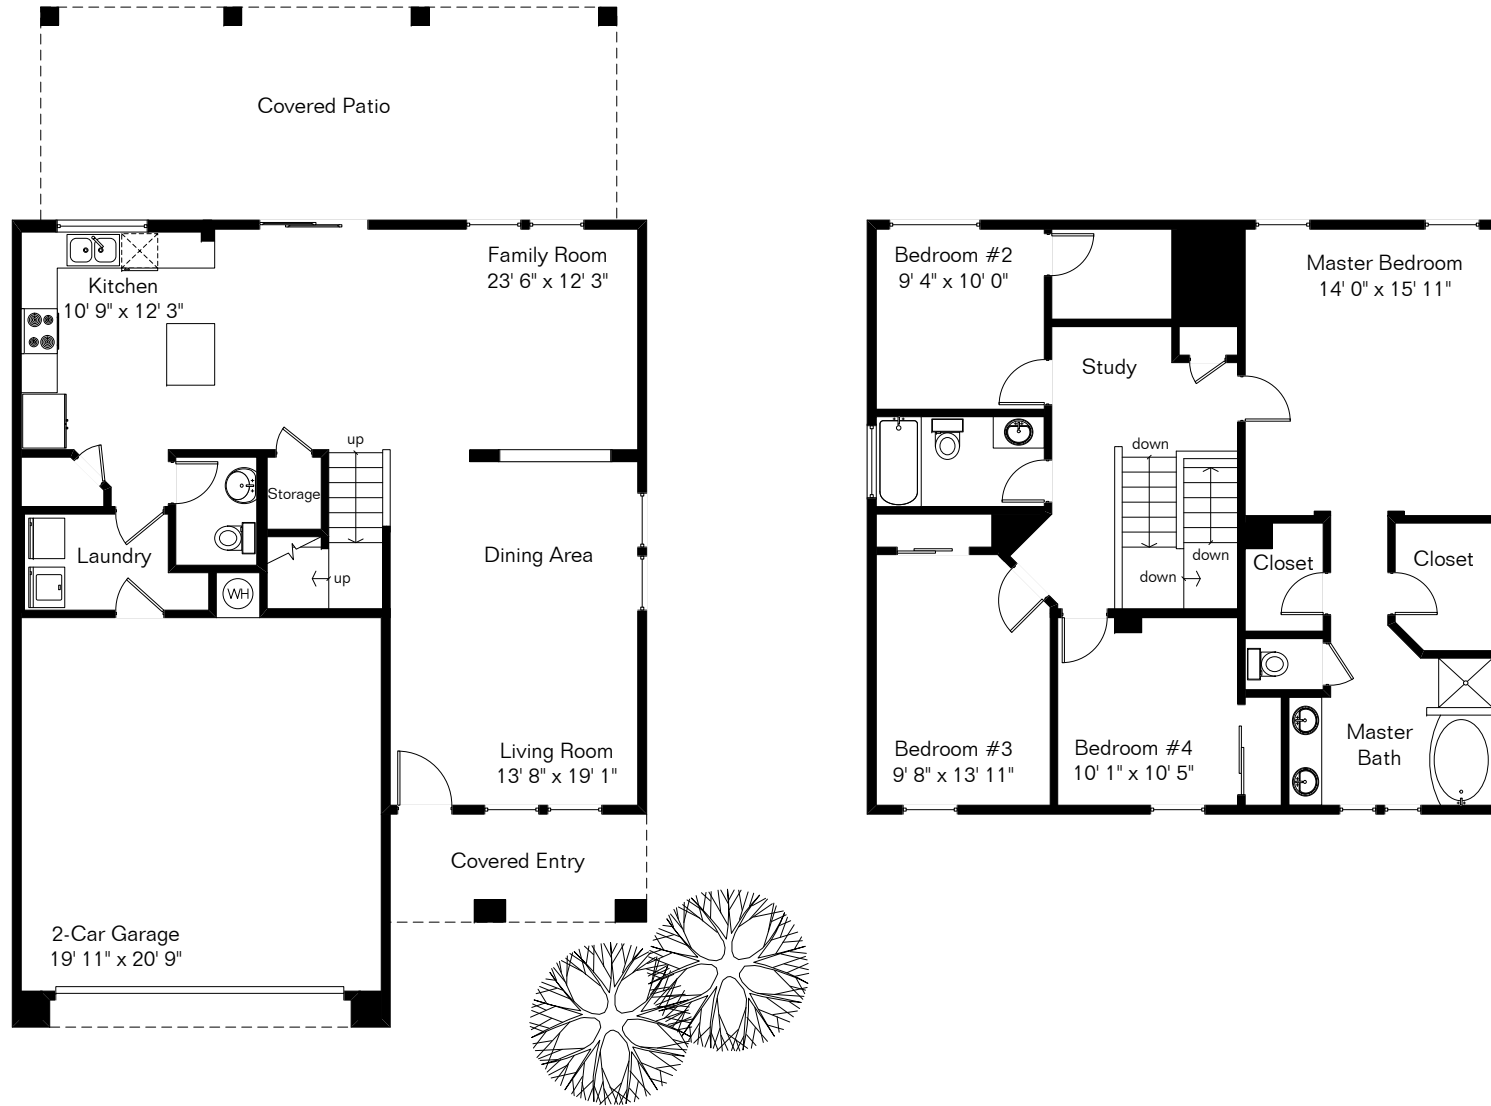

The square footages and room size information are deemed to be reliable but are not guaranteed and should be independently verified.

Pool Area

635 W Red Barberry Dr

Site Visit February 2018

Copyright 2018 Floor Plans First! LLC
All Rights Reserved.

Living Area 2,096 Sq Ft
Garage 453 Sq Ft

www.FloorPlansFirst.com

Toll Free (877) 887-1500
Voice (520) 881-1500
Fax (520) 791-7701